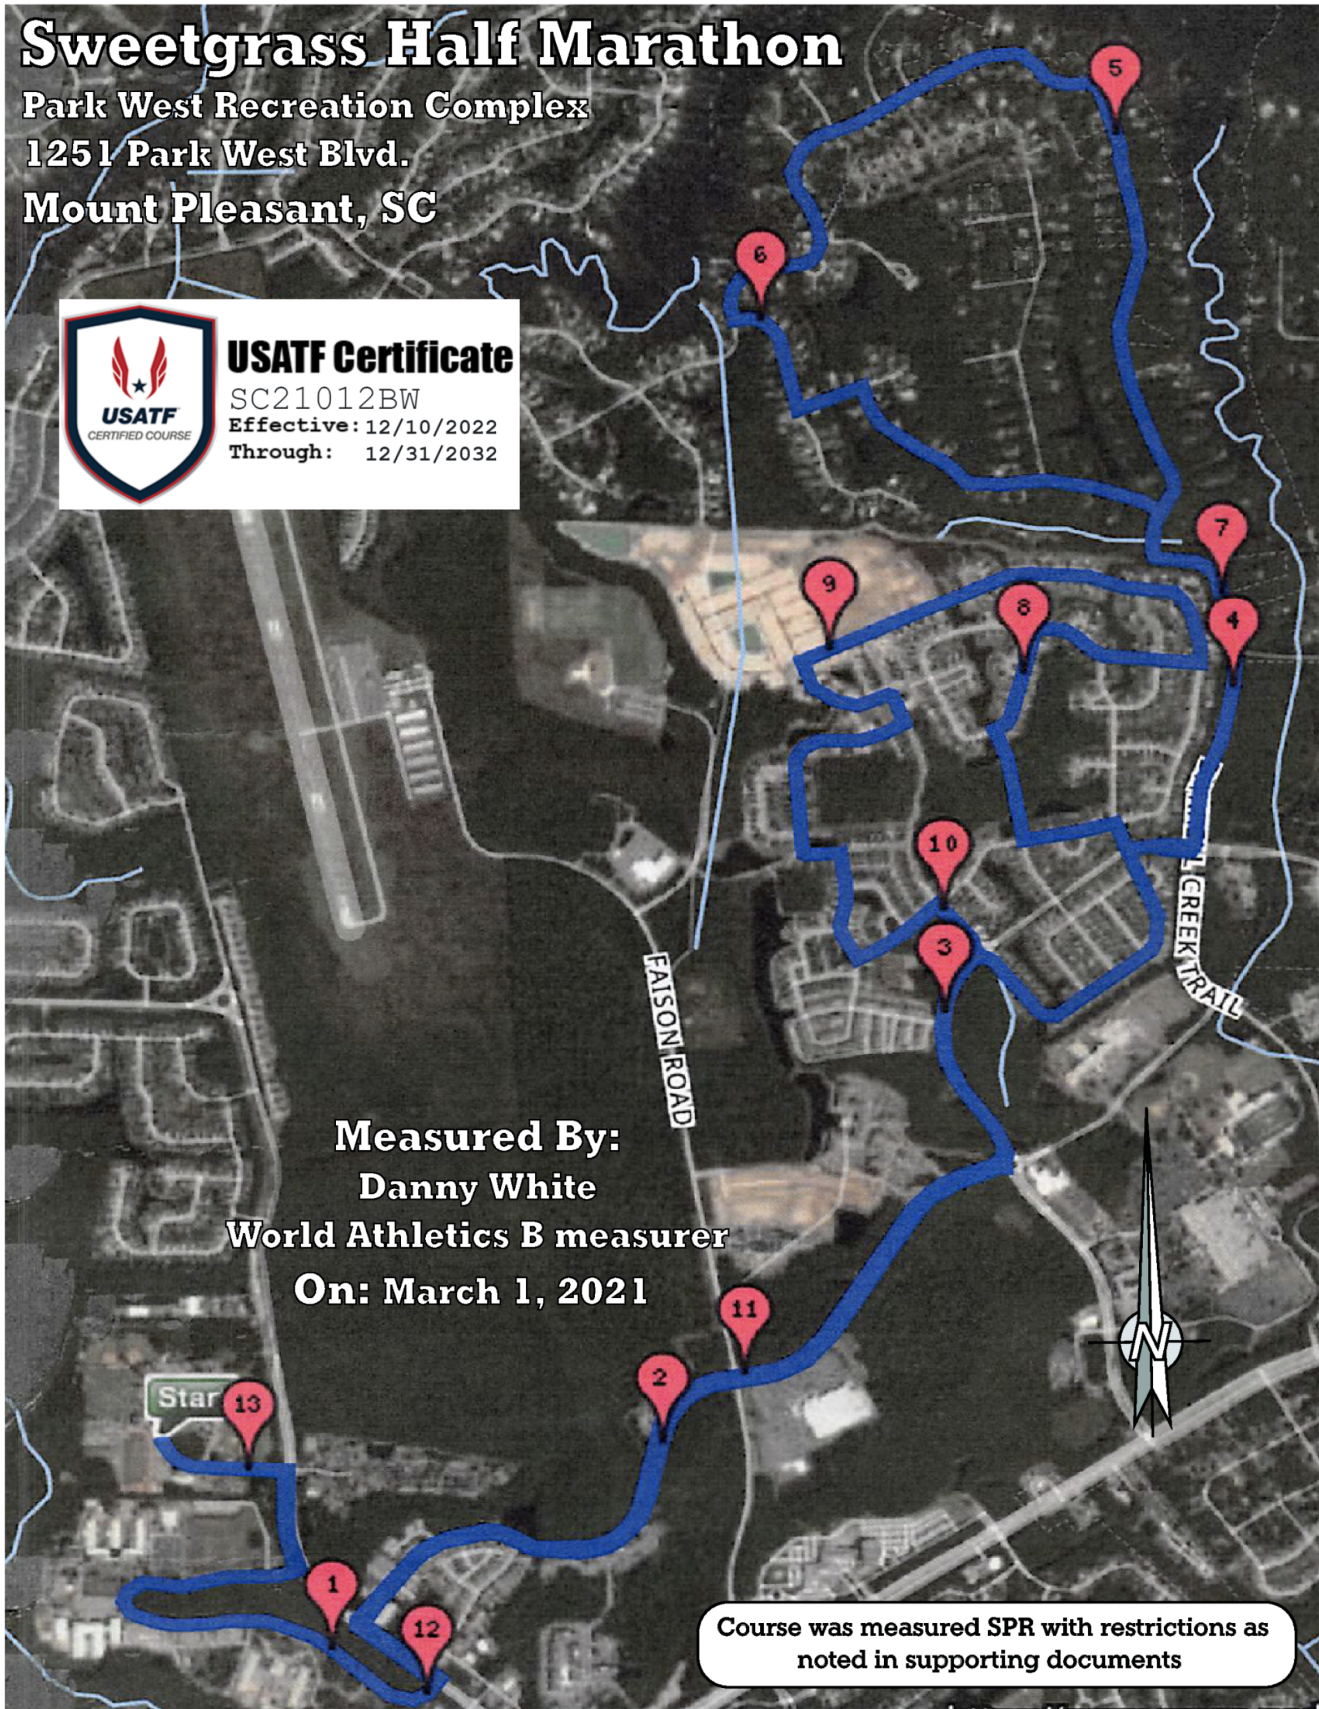

Sweetgrass Half Marathon

Park West Recreation Complex
1251 Park West Blvd.
Mount Pleasant, SC

USATF Certificate
SC21012BW
Effective: 12/10/2022
Through: 12/31/2032

Measured By:
Danny White
World Athletics B measurer
On: March 1, 2021

Course was measured SPR with restrictions as noted in supporting documents