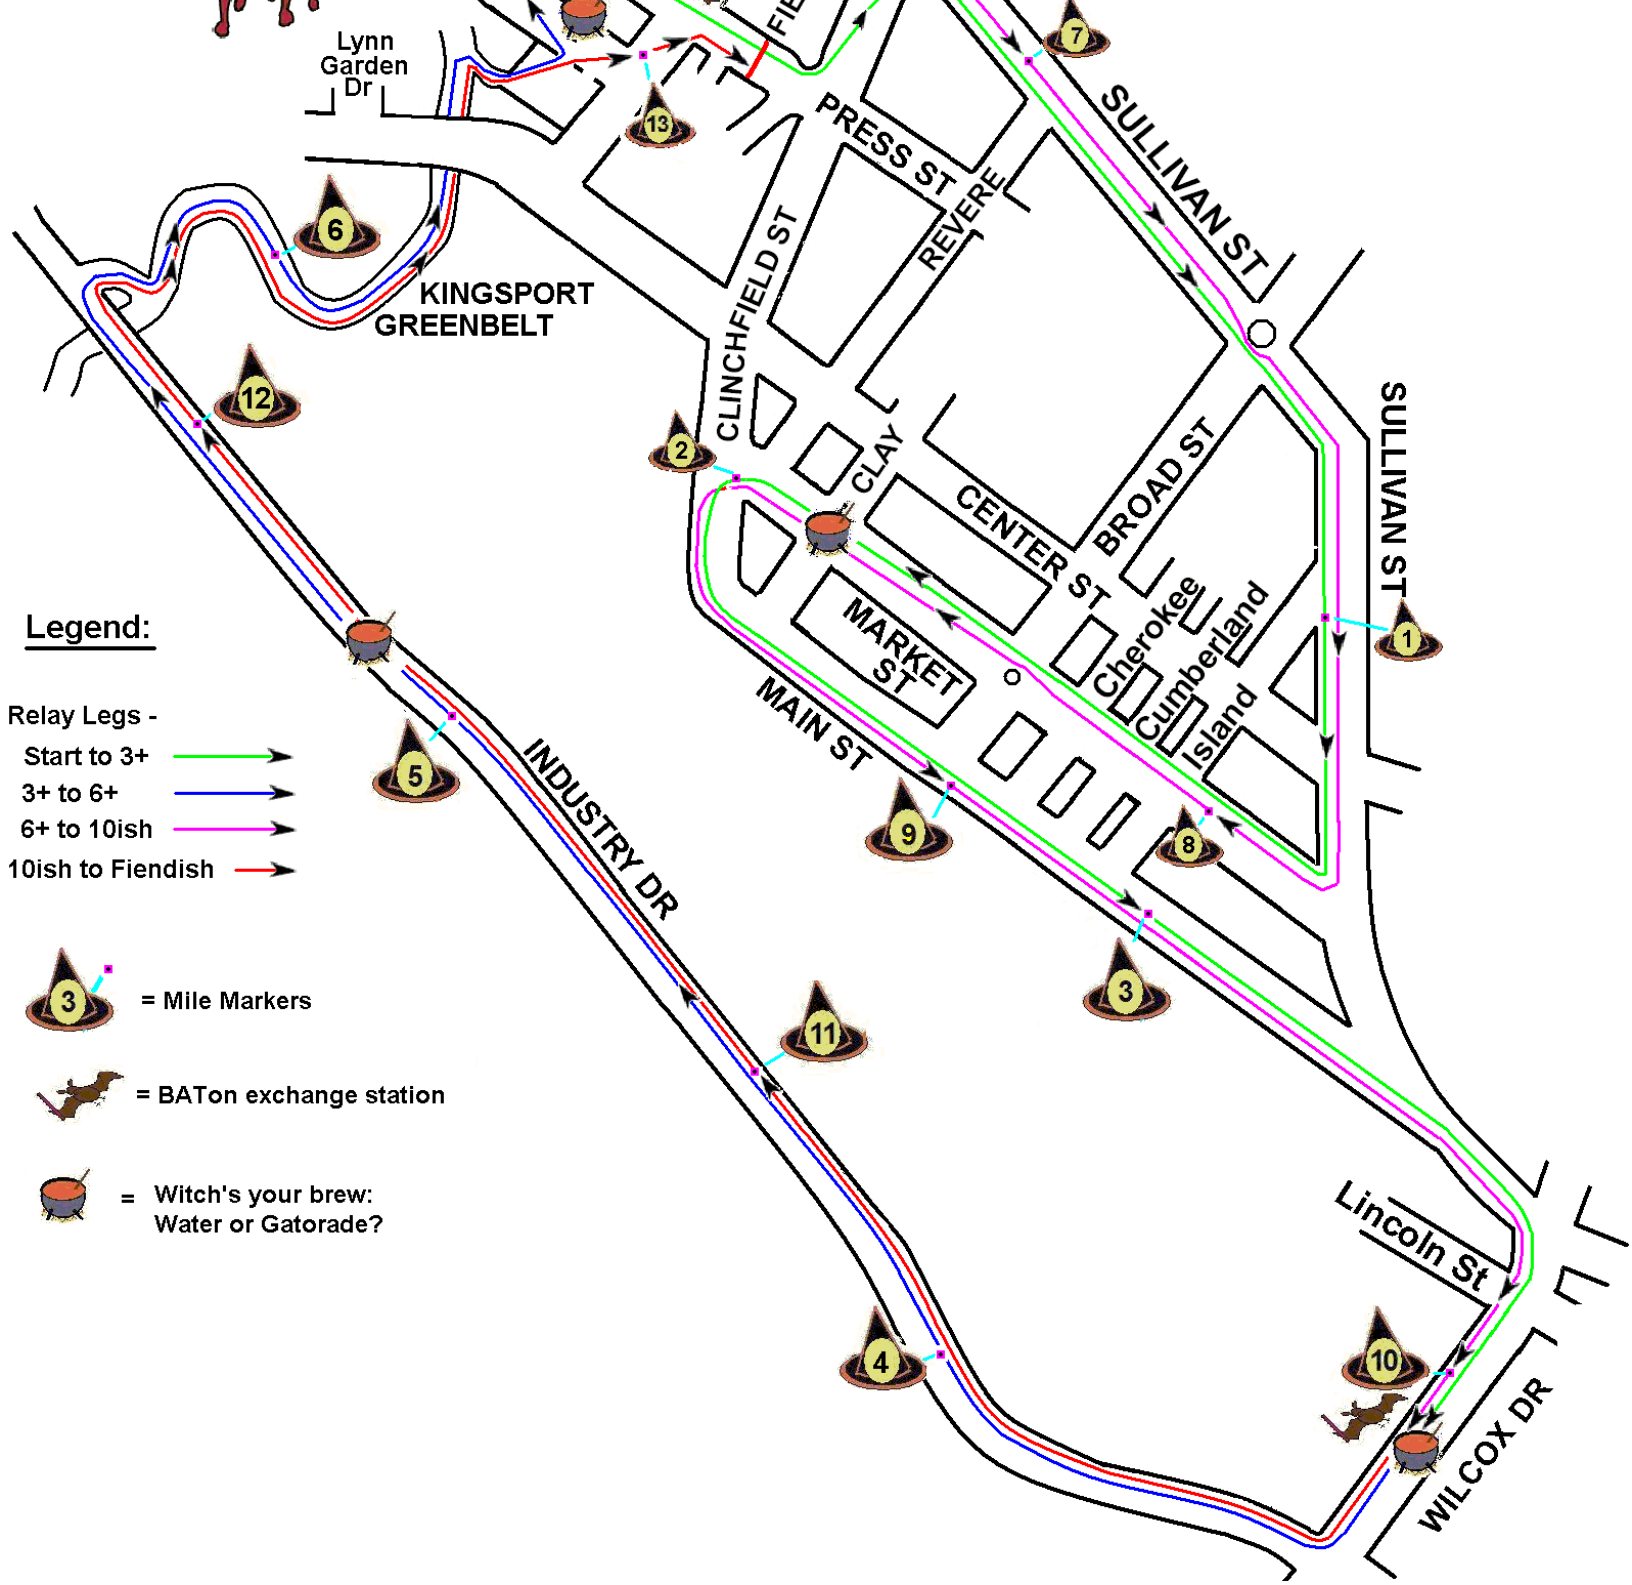

THE HAUNTED HALF 13.1

Legend:

- Relay Legs -
- Start to 3+ →
 - 3+ to 6+ →
 - 6+ to 10ish →
 - 10ish to Fiendish →

- = Mile Markers
- = BATon exchange station
- = Witch's your brew:
Water or Gatorade?