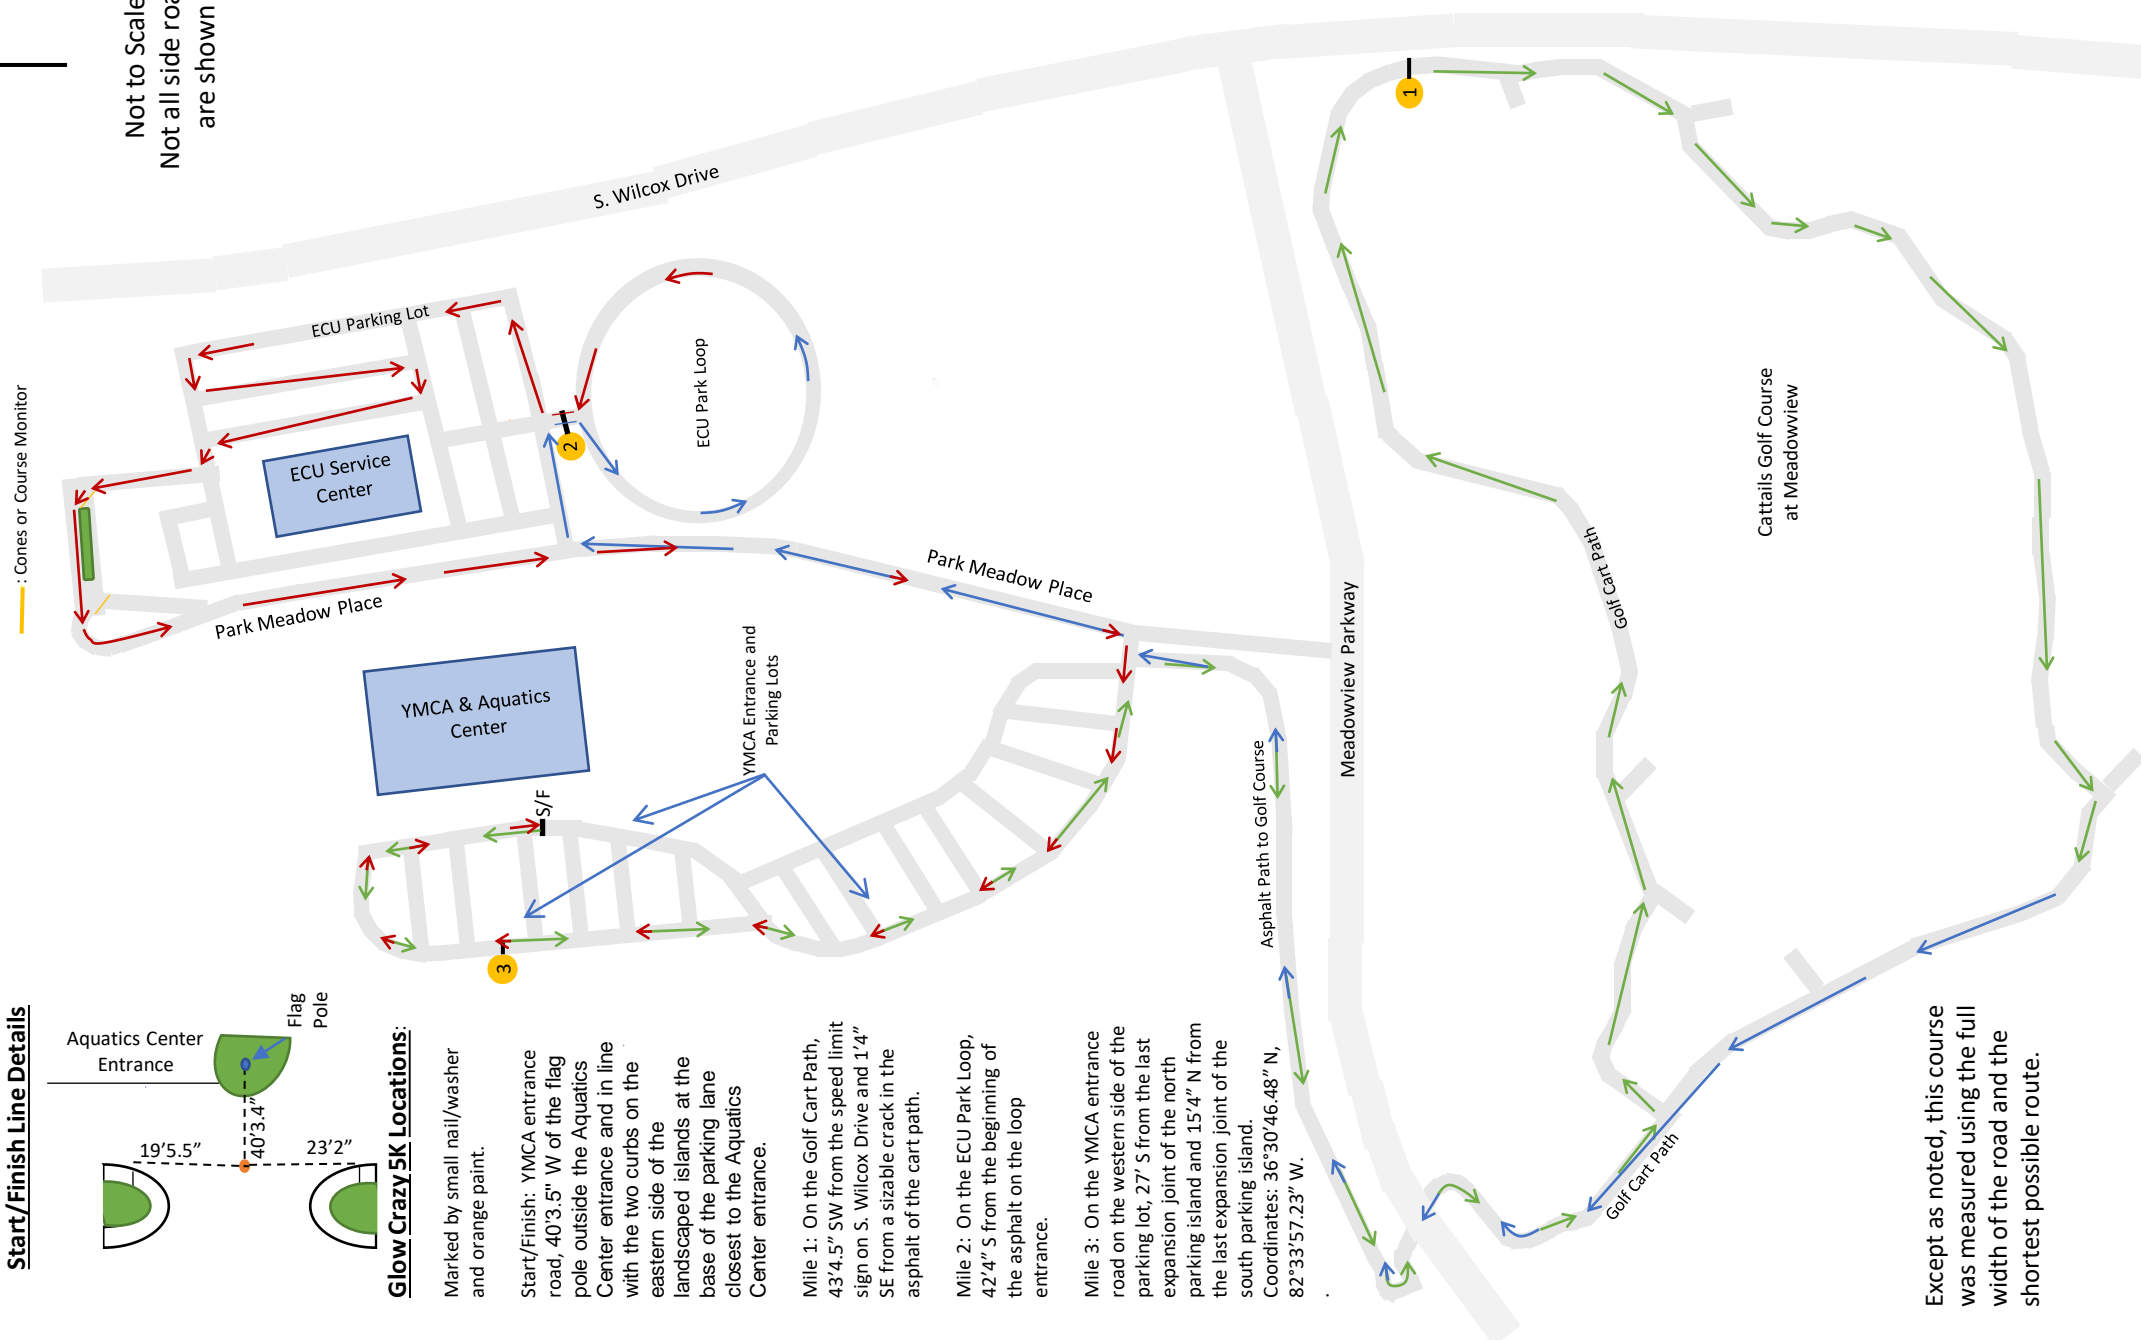

### Glow Crazy 5K Locations:

Marked by small nail/washer and orange paint.

Start/Finish: YMCA entrance road, 40'3.5" W of the flag pole outside the Aquatics Center entrance and in line with the two curbs on the eastern side of the landscaped islands at the base of the parking lane closest to the Aquatics Center entrance.

Mile 1: On the Golf Cart Path, 43'4.5" SW from the speed limit sign on S. Wilcox Drive and 1'4" SE from a sizable crack in the asphalt of the cart path.

Mile 2: On the ECU Park Loop, 42'4" S from the beginning of the asphalt on the loop entrance.

Mile 3: On the YMCA entrance road on the western side of the parking lot, 27' S from the last expansion joint of the north parking island and 15'4" N from the last expansion joint of the south parking island.  
 Coordinates: 36°30'46.48" N, 82°33'57.23" W.

Except as noted, this course was measured using the full width of the road and the shortest possible route.