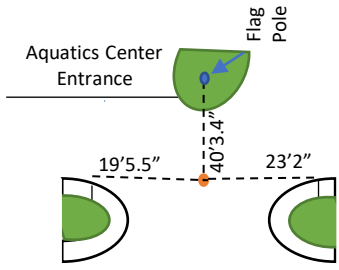

## Kingsport, Tennessee

Measurer by Donna Bays  
 August 11 and August 15, 2022  
 dmbays01@gmail.com

Not to Scale  
 Not all side roads  
 are shown

### Start/Finish Line Details

Mile 1: On the Golf Cart Path, 43'4.5" SW from the speed limit sign on S. Wilcox Drive and 1'4" SE from a sizable crack in the asphalt of the cart path.

Mile 2: On the ECU Park Loop, 42'4" S from the beginning of the asphalt on the loop entrance.

Except as noted, this course was measured using the full width of the road and the shortest possible route.