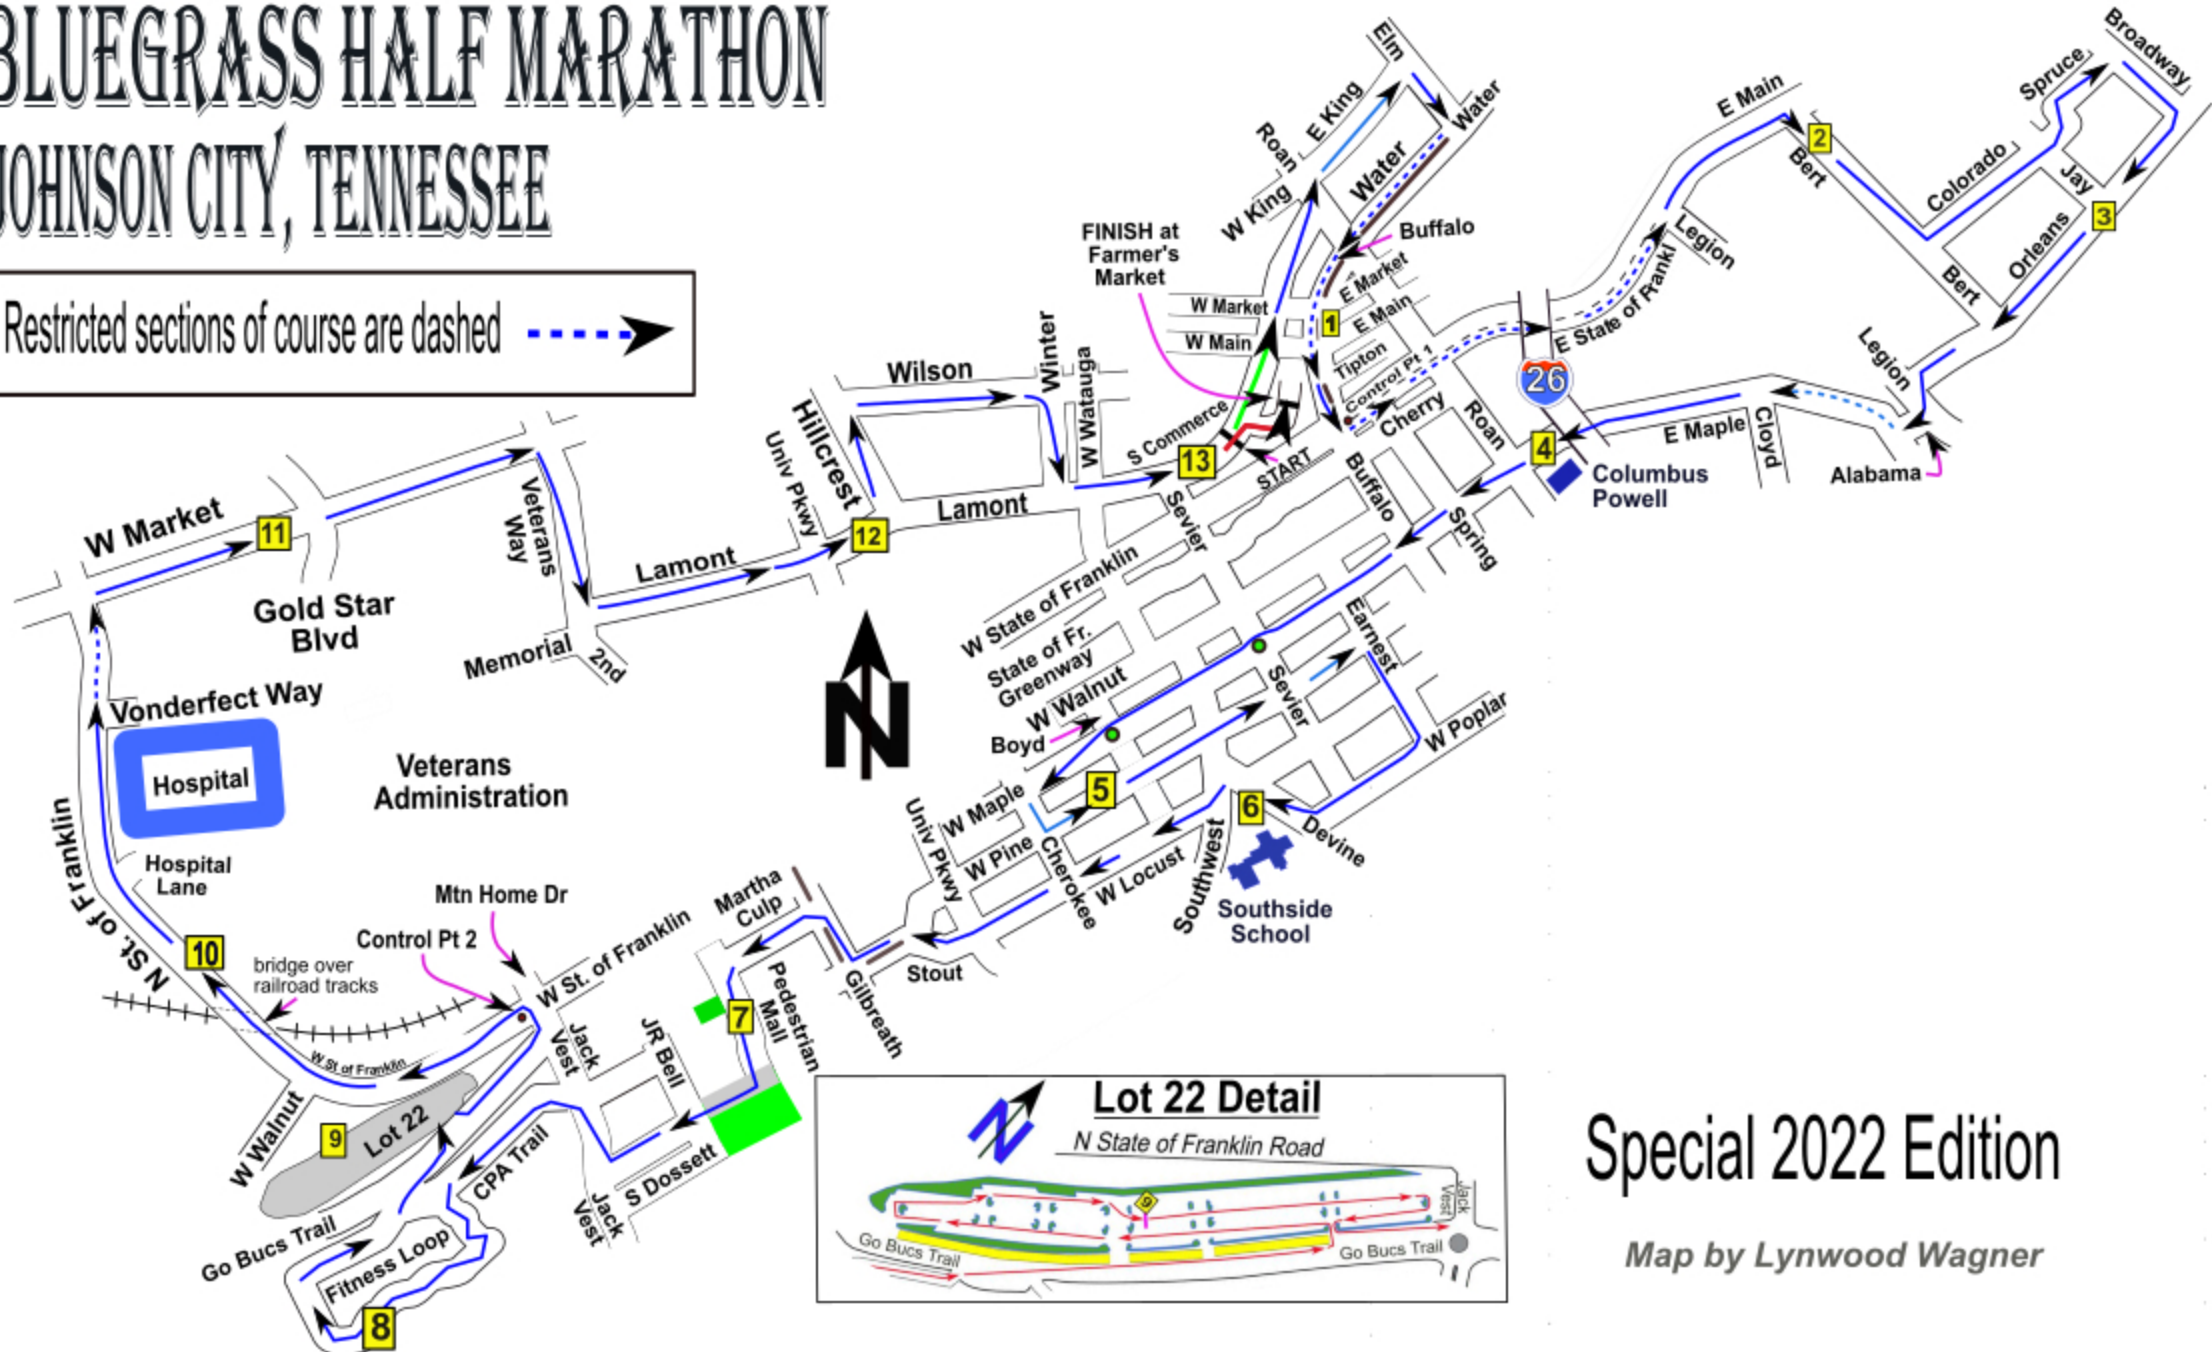

BLUEGRASS HALF MARATHON

JOHNSON CITY, TENNESSEE

Restricted sections of course are dashed 

Special 2022 Edition

Map by Lynwood Wagner