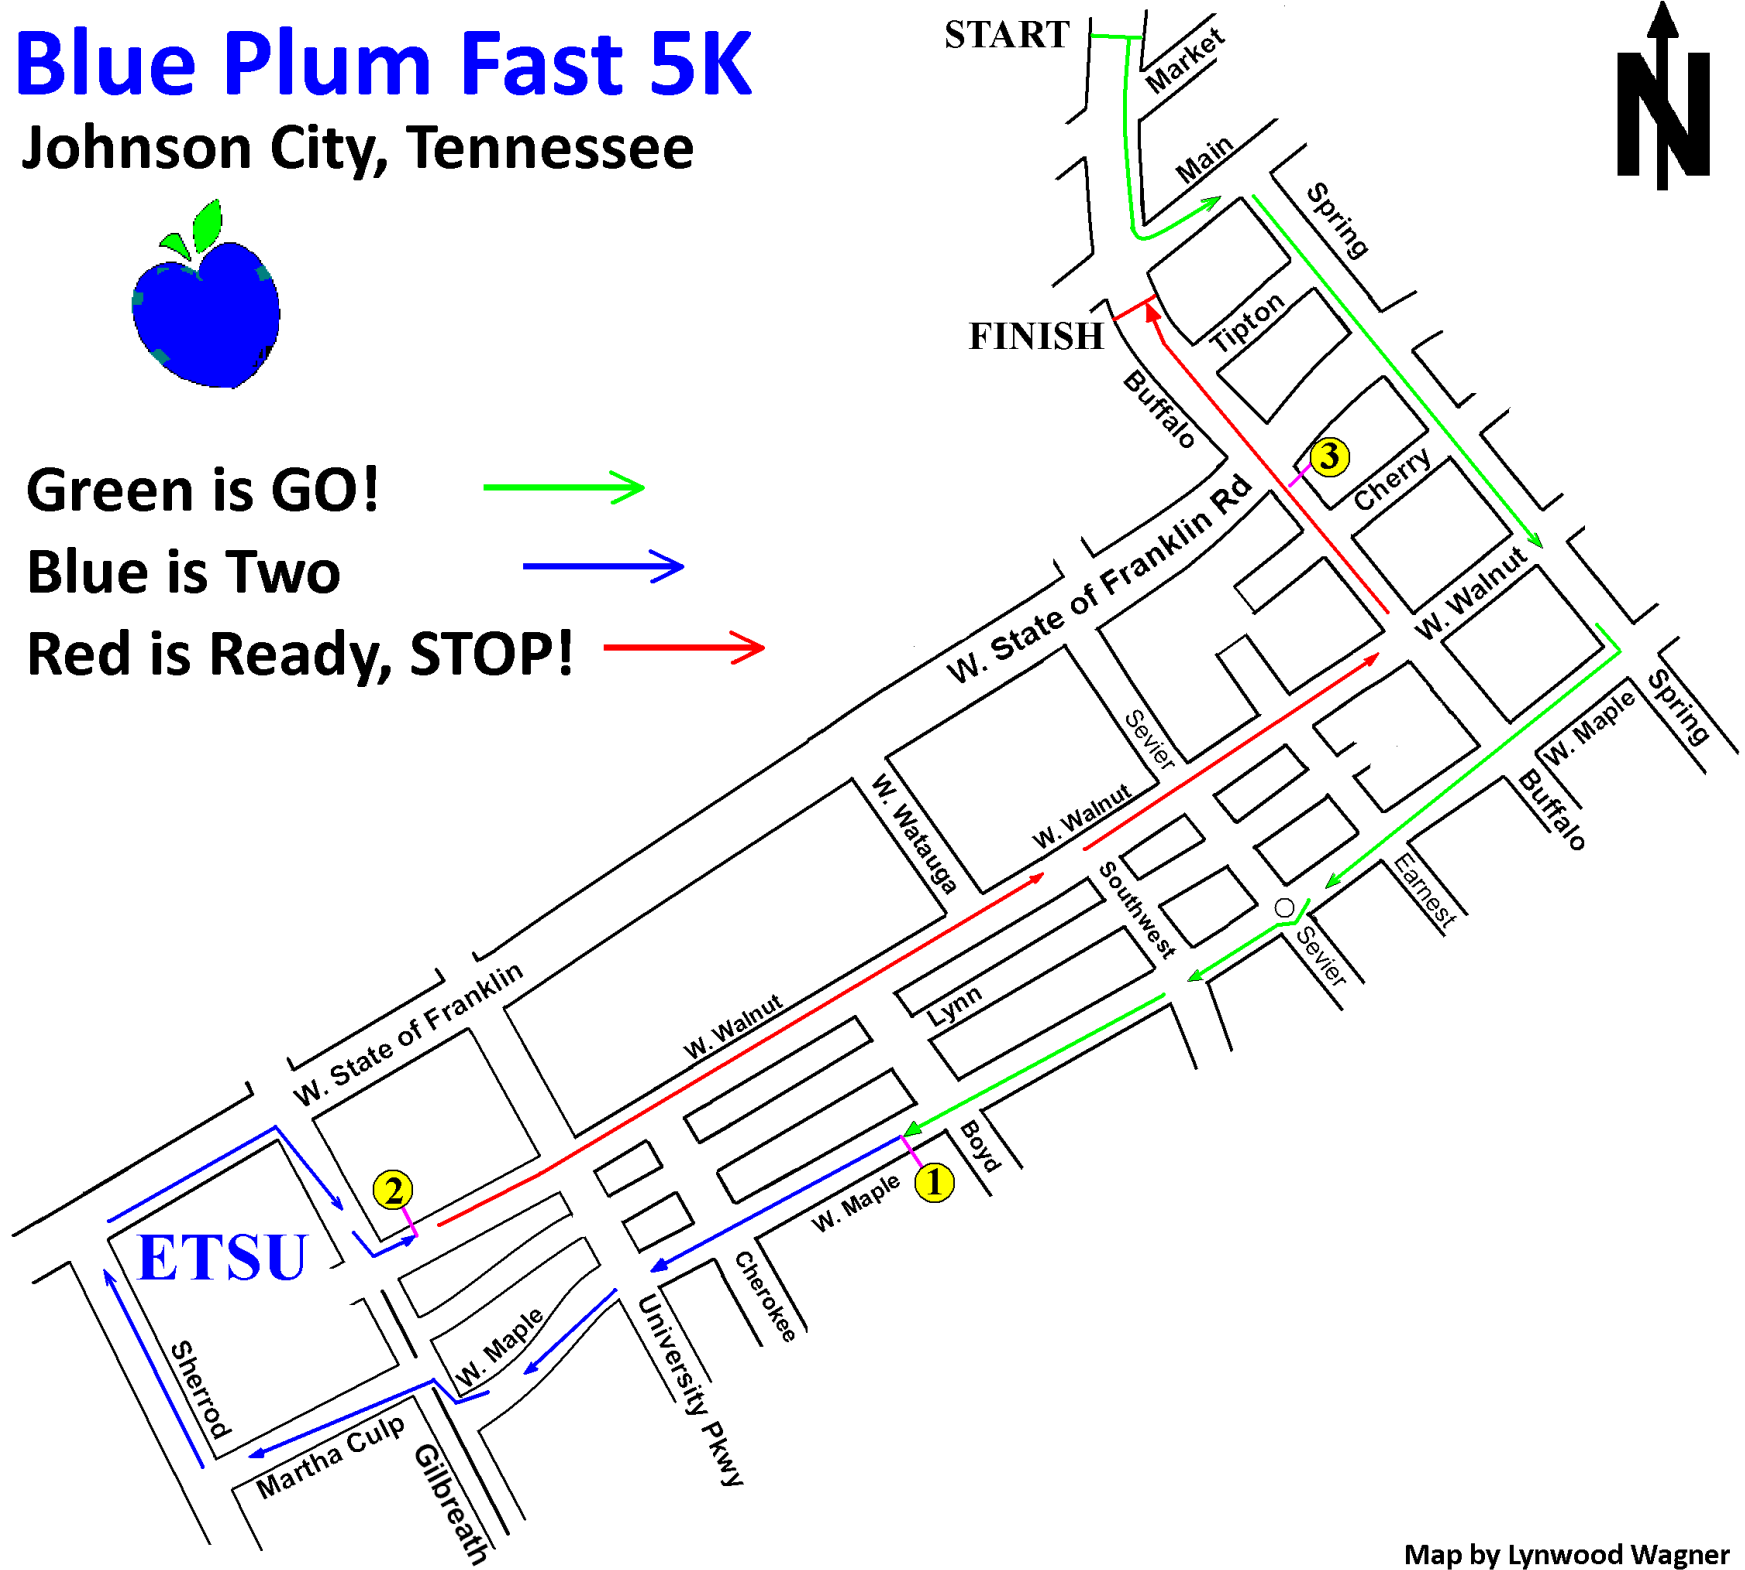

Blue Plum Fast 5K

Johnson City, Tennessee

Green is GO!

Blue is Two

Red is Ready, STOP!

Map by Lynwood Wagner