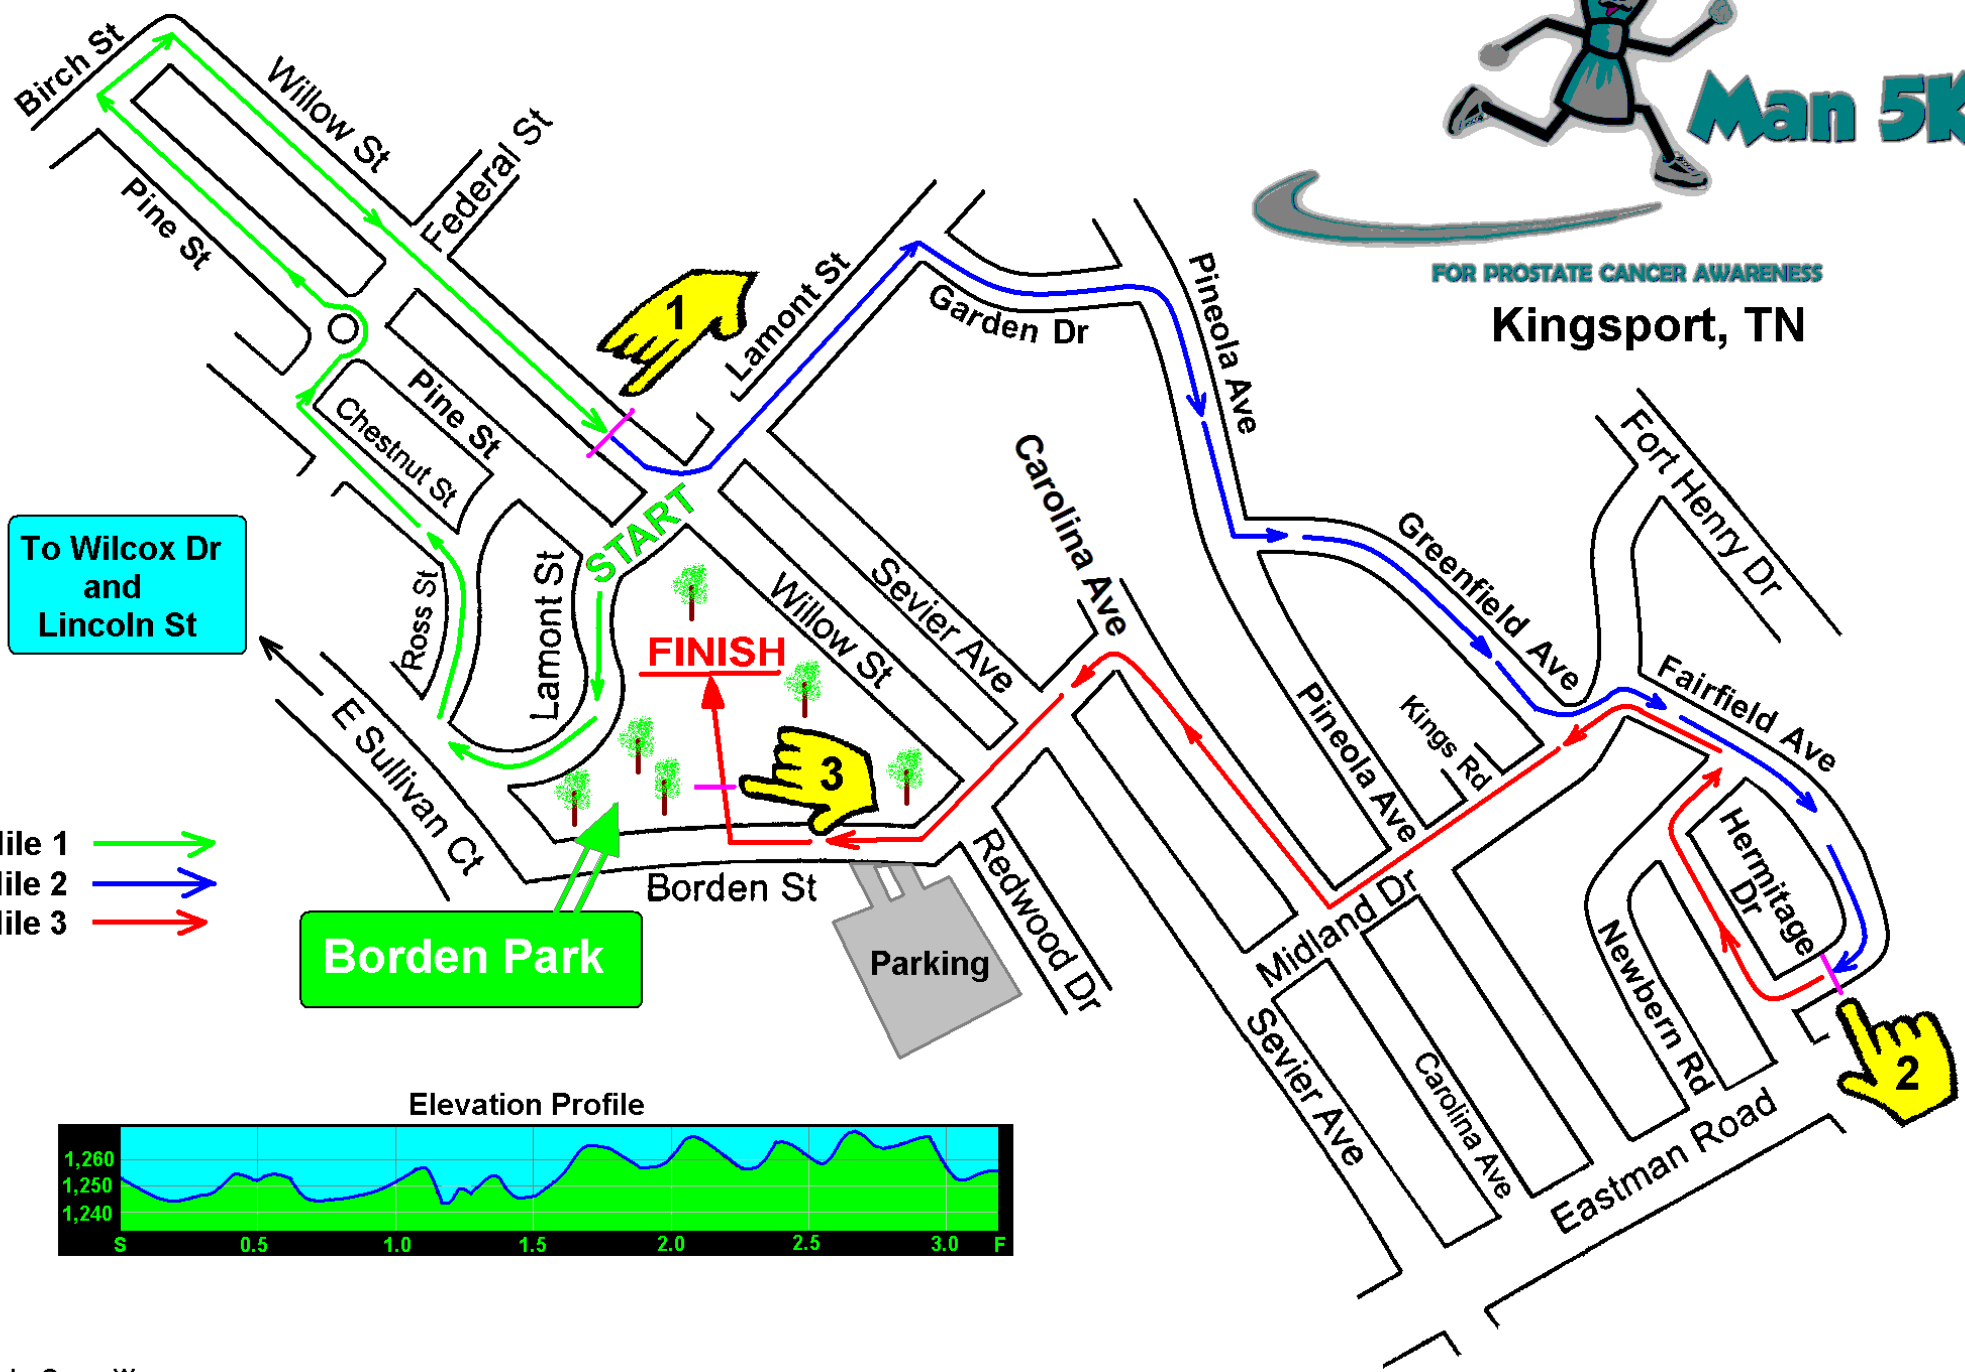

FOR PROSTATE CANCER AWARENESS

Kingsport, TN

To Wilcox Dr
and
Lincoln St

Mile 1
Mile 2
Mile 3

Borden Park

Parking

Elevation Profile